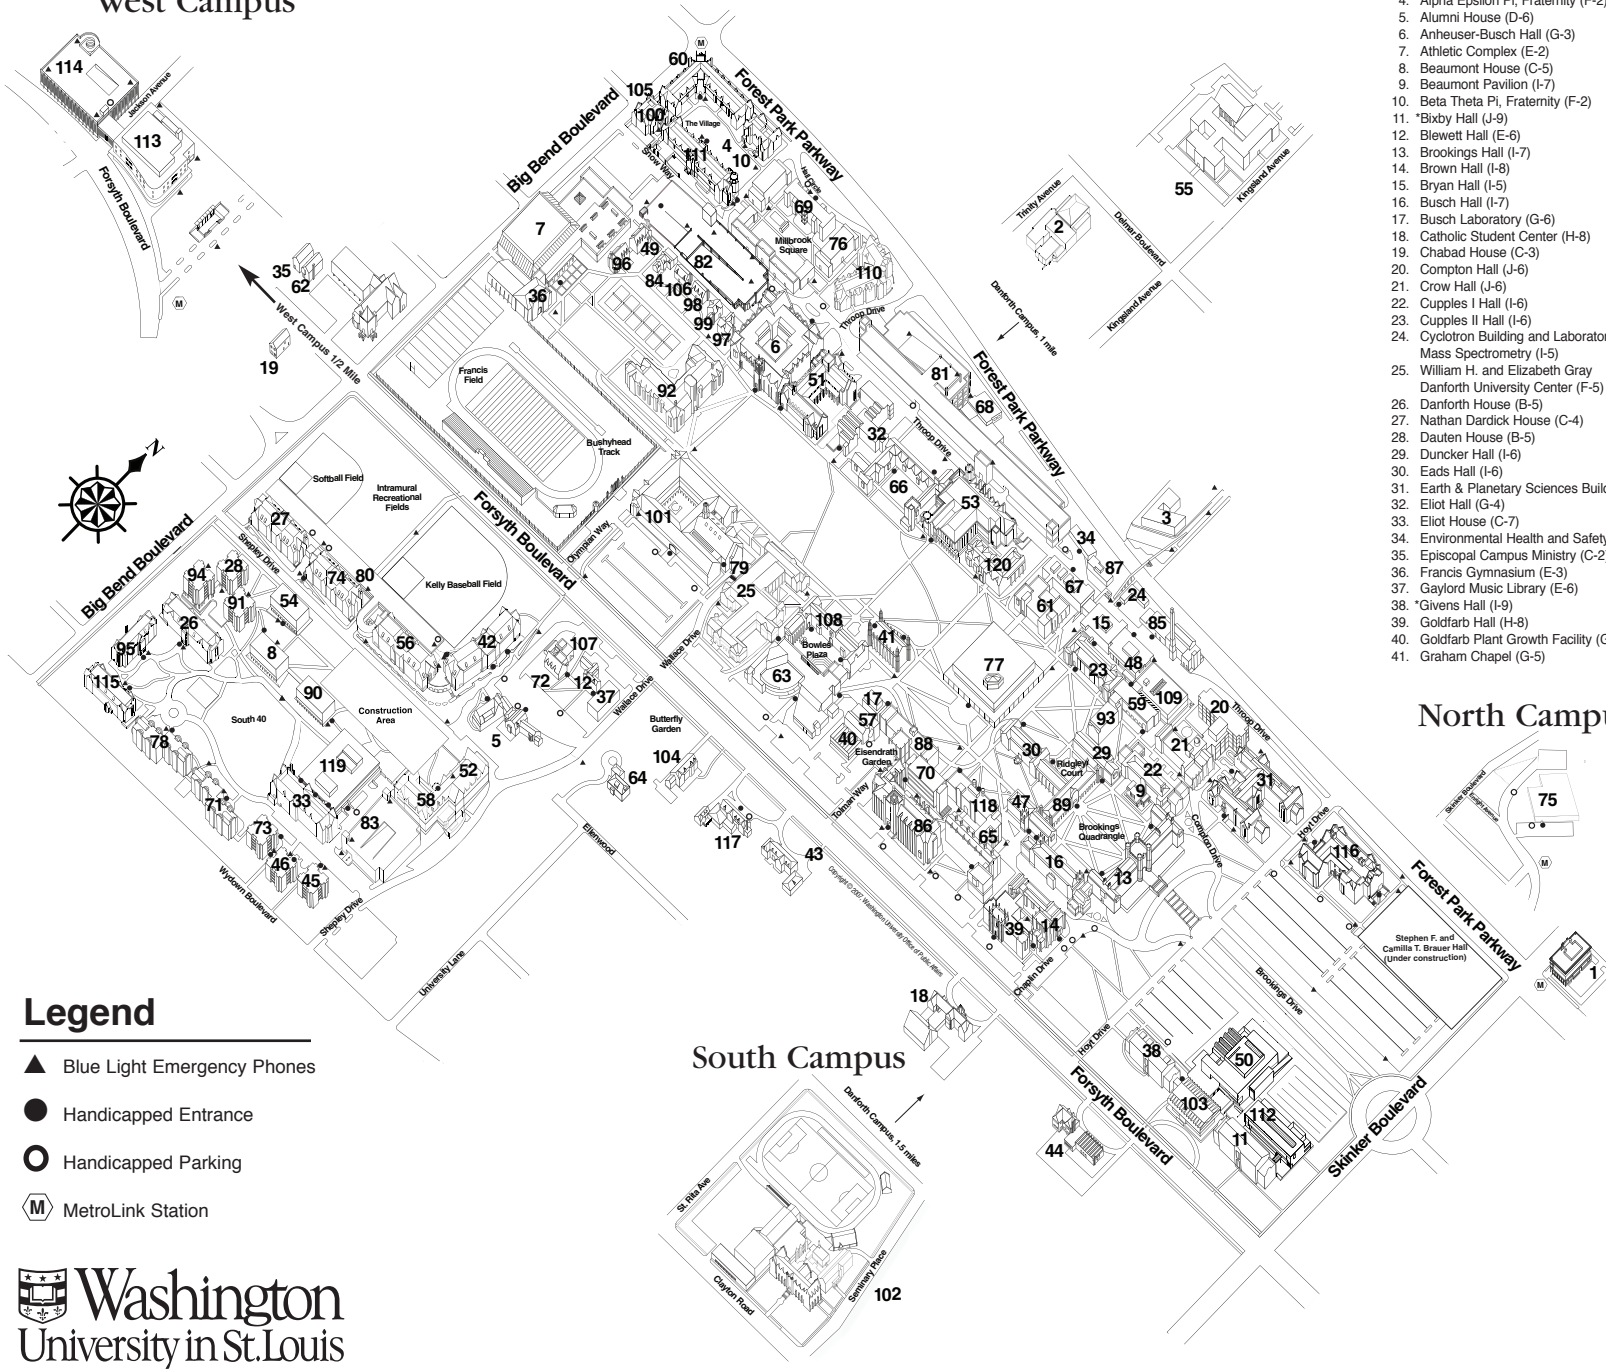

Danforth Campus

West Campus

1
•
2
•
3
•
4
•
5
•
6
•
7
•
8
•
9
•
10

Legend

- ▲ Blue Light Emergency Phones
- Handicapped Entrance
- Handicapped Parking
- M MetroLink Station

1. 276 N. Skinker (M-8)
2. 560 Music Center (I-2)
3. Academy Building (J-4)
4. Alpha Epsilon Pi, Fraternity (F-2)
5. Alumni House (D-6)
6. Anheuser-Busch Hall (G-3)
7. Athletic Complex (E-2)
8. Beaumont House (C-5)
9. Beaumont Pavilion (I-7)
10. Beta Theta Pi, Fraternity (F-2)
11. *Bixby Hall (J-9)
12. Blewett Hall (E-6)
13. Brookings Hall (I-7)
14. Brown Hall (I-8)
15. Bryan Hall (I-5)
16. Busch Hall (I-7)
17. Busch Laboratory (G-6)
18. Catholic Student Center (H-8)
19. Chabad House (C-3)
20. Compton Hall (J-6)
21. Crow Hall (J-6)
22. Cupples I Hall (I-6)
23. Cupples II Hall (I-6)
24. Cyclotron Building and Laboratory for Mass Spectrometry (I-5)
25. William H. and Elizabeth Gray Danforth University Center (F-5)
26. Danforth House (B-5)
27. Nathan Dardick House (C-4)
28. Dauten House (B-5)
29. Duncker Hall (I-6)
30. Eads Hall (I-6)
31. Earth & Planetary Sciences Building (J-7)
32. Eliot Hall (G-4)
33. Eliot House (C-7)
34. Environmental Health and Safety Facility (I-5)
35. Episcopal Campus Ministry (C-2)
36. Francis Gymnasium (E-3)
37. Gaylord Music Library (E-6)
38. *Givens Hall (I-9)
39. Goldfarb Hall (H-8)
40. Goldfarb Plant Growth Facility (G-6)
41. Graham Chapel (G-5)
42. Gregg House (D-5)
43. Harbison House (G-7)
44. Hillel Center (I-9)
45. Hitzeman House (C-7)
46. Hurd House (C-7)
47. January Hall (H-7)
48. Jolley Hall (I-6)
49. Kappa Sigma, Fraternity (F-2)
50. *Kemper Art Museum (J-9)
51. Knight Executive Education and Conference Center (G-3)
52. Koernig House (D-6)
53. Laboratory Sciences Building, Arts & Sciences (H-4)
54. Lee House (C-5)
55. Lewis Center (725 Kingsland, University City) (J-2)
56. Lien House (D-5)
57. Life Sciences Building (G-6)
58. Liggett House (D-7)
59. Lopata Hall (I-6)
60. Lucy and Stanley Lopata House (F-1)
61. Louderman Hall (I-5)
62. Lutheran Campus Center (C-2)
63. Mallinckrodt Student Center and Edison Theatre and Campus Bookstore (G-6)
64. McCarthy House (E-6)
65. McDonnell Hall (H-7)
66. McMillan Hall (H-4)
67. McMillen Laboratory (I-5)
68. Millbrook Building (H-4)
69. Millbrook Square Apartments (G-2)
70. Monsanto Laboratory (H-6)
71. Mudd House (B-7)
72. Music Classrooms Building (E-6)
73. Myers House (C-7)
74. Nemerov House (C-5)
75. North Campus (M-6)
76. Nursery School (G-2)
77. Olin Library (H-6)
78. Park House (B-6)
79. Parking Facility, Forsyth (Subsurface) (F-5)
80. Parking Facility, Lien (C-5)
81. Parking Facility, Millbrook (H-3)
82. Parking Facility, Snow Way (F-2)
83. Parking Facility, Wohl
84. Phi Delta Theta, Fraternity (F-2)
85. Power Plant (J-5)
86. Psychology Building (H-7)
87. Radiochemistry Building (I-5)
88. Rebstock Hall (H-6)
89. Ridgley Hall and Holmes Lounge (I-7)
90. Rubelmann House (C-6)
91. Rutledge House (B-5)
92. Harry and Susan Seigle Hall (F-3)
93. Sever Hall (I-6)
94. Shaneling House (B-5)
95. Shepley House (B-5)
96. Sigma Alpha Epsilon, Fraternity (E-2)
97. Sigma Alpha Mu, Fraternity (F-3)
98. Sigma Chi, Fraternity (F-3)
99. Sigma Nu, Fraternity (F-3)
100. Sigma Phi Epsilon, Fraternity (F-1)
101. Simon Hall (F-4)
102. South Campus (G-10)
103. *Steinberg Hall (J-9)
104. Six International House (F-6)
105. Tau Kappa Epsilon, Fraternity (F-1)
106. Theta Xi, Fraternity (F-3)
107. Tietjens Hall (E-5)
108. Umrath Hall (G-5)
109. Urbauer Hall (J-6)
110. Village East (Under construction) (G-3)
111. Village House (F-2)
112. *Walker Hall (J-9)
113. East Building, West Campus (B-1)
114. West Building, West Campus (A-1)
115. Wheeler House (A-6)
116. Whitaker Hall for Biomedical Engineering (K-7)
117. Whittemore House (F-7)
118. Wilson Hall (H-7)
119. Wohl Student Center (C-6)
120. Women's Building, Ann W. Olin (H-5)